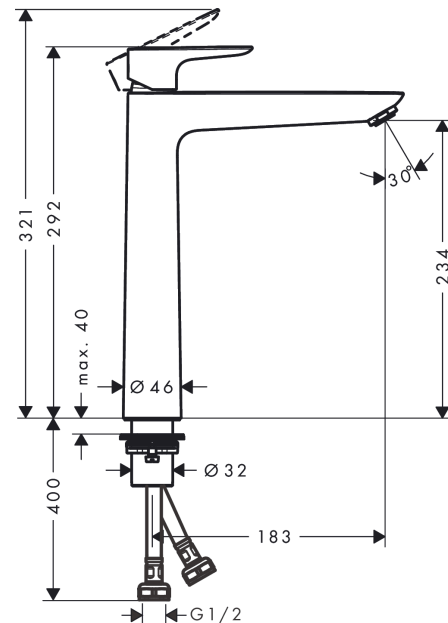

#### product features

- ComfortZone 190
- projection: 166 mm
- spout height: 234 mm
- spray type: normal spray
- maximum flow rate at 3 bar: 5 l/min
- ceramic cartridge
- temperature limitation adjustable
- suitable for continuous flow water heaters
- connection type: G 1/2 connections
- connection dimension: DN15

### Scale drawing